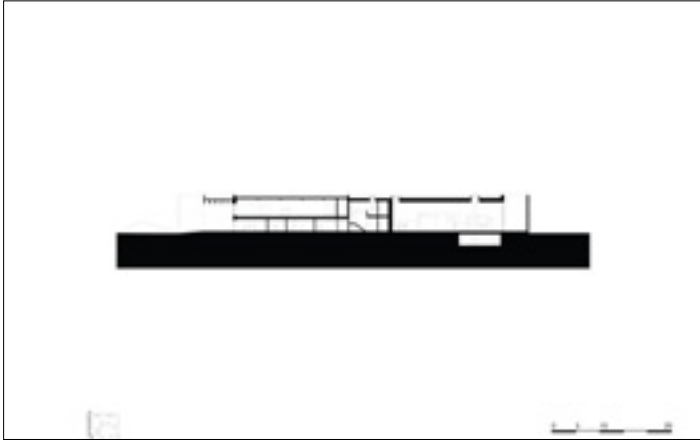

Crematorium Siesegem