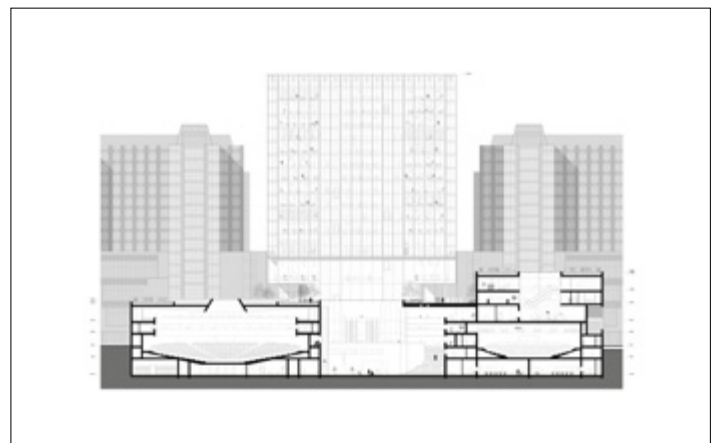

European Parliament