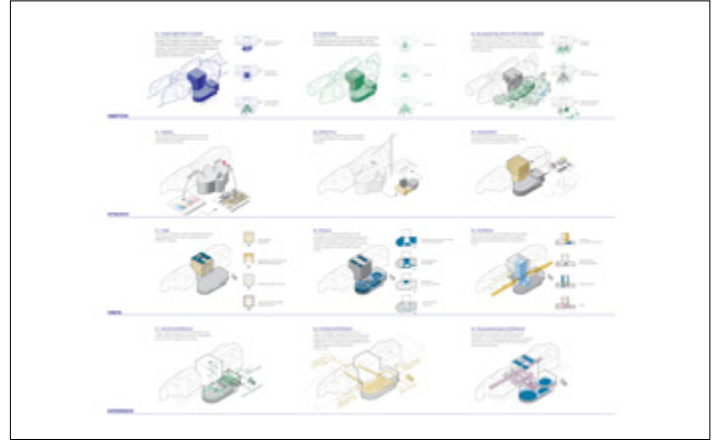

European Parliament